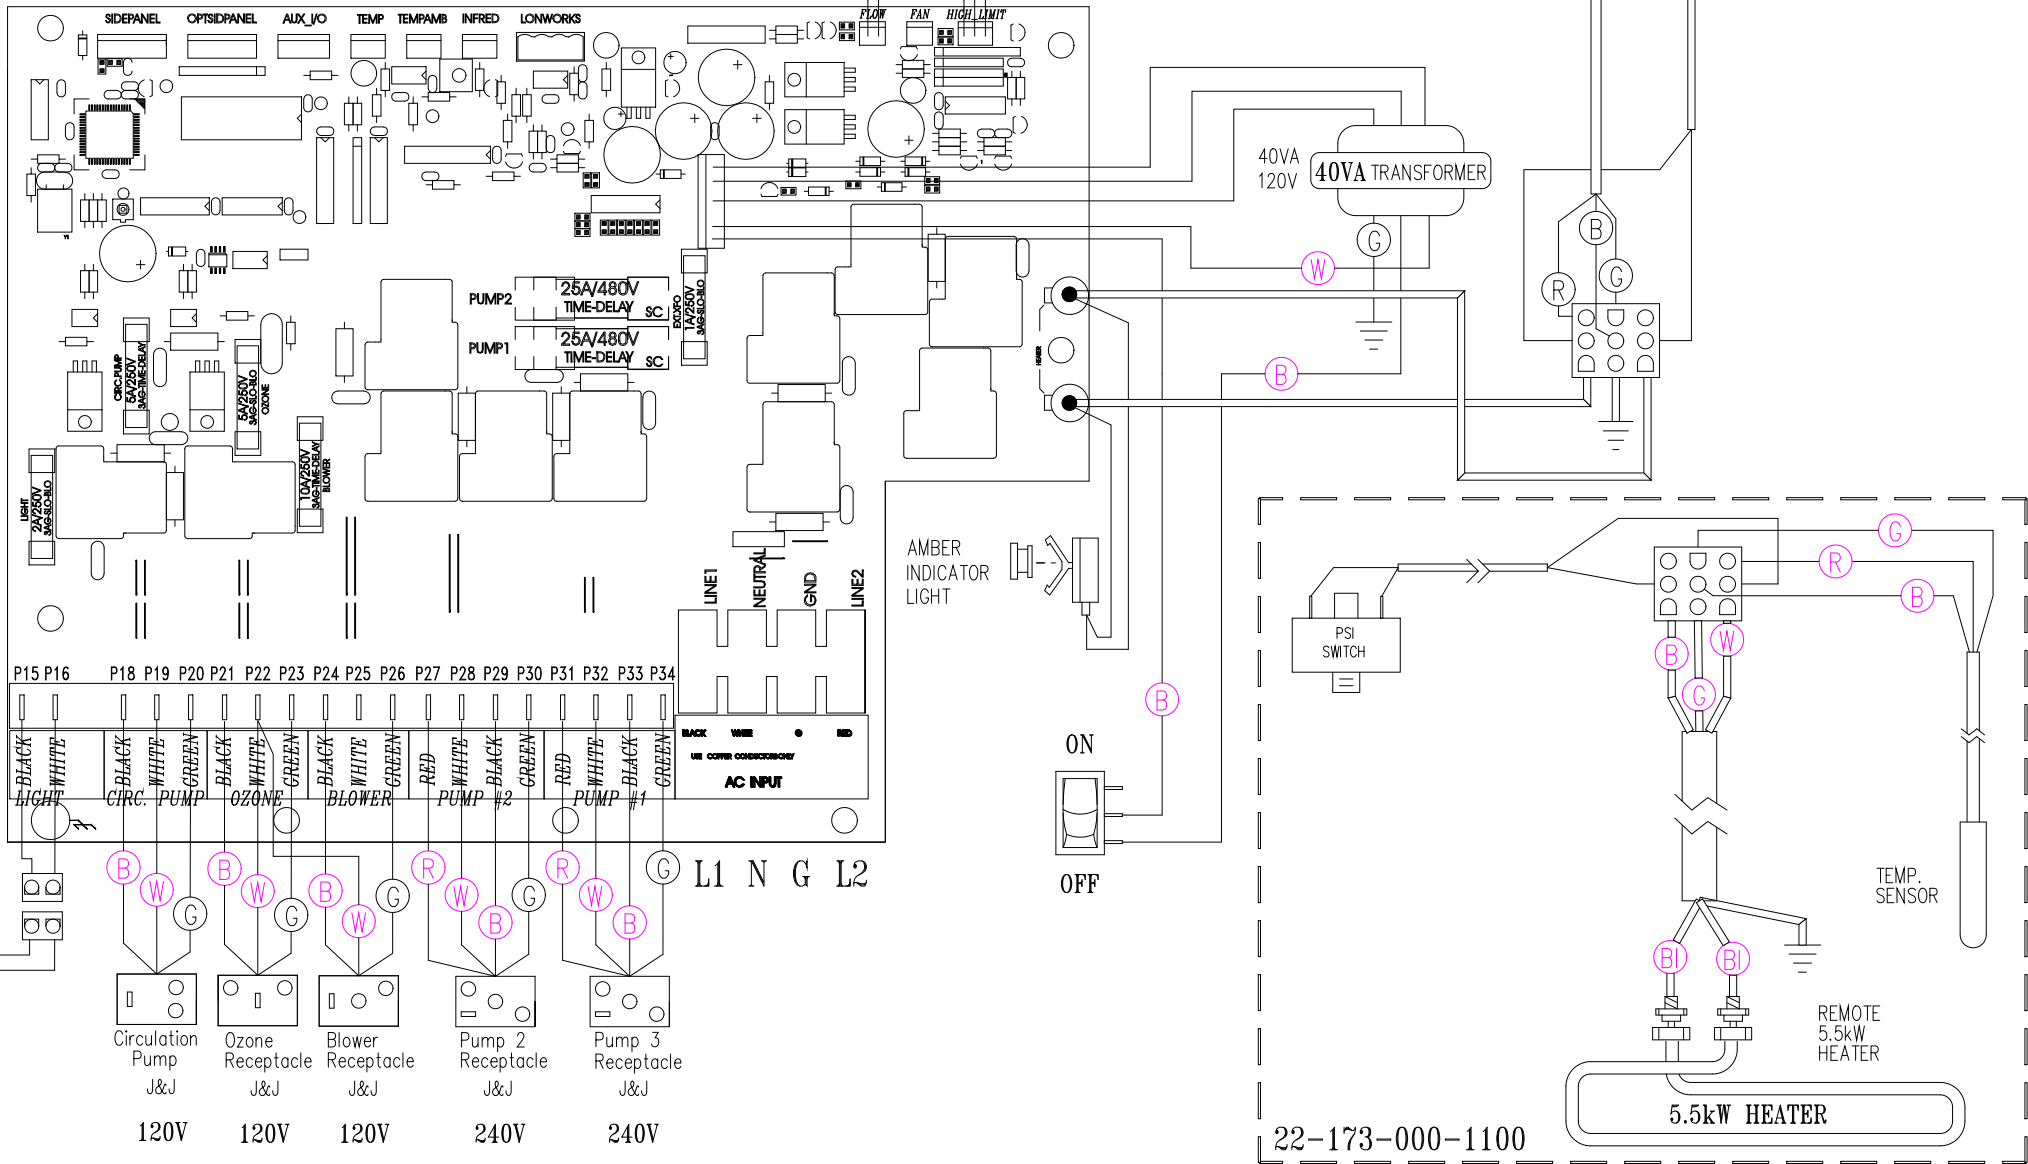

33-0011

22-173-000-1100

HYDRO-QUIP
CORONA, CA (909) 273-7575

Manufacture Notes:

Dwg. No.
DR21A0-AKMPQY8-CS

Drawn
TDM
Date
01.14.98

Rev
1

Wire Color Code

B - Black	G - Green
Br - Brown	Bl - Blue
R - Red	V - Violet
O - Orange	W - White
Y - Yellow	Gr - Gray

Diagram No.
4703